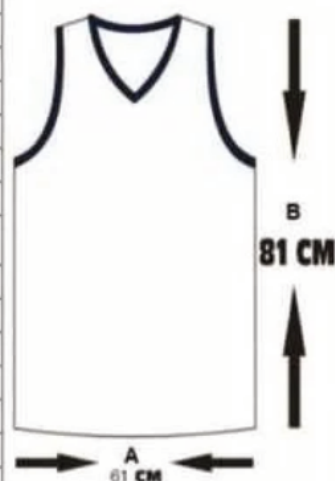

REVERSIBLE UNIFORMS SIZE CHART - JERSEYS

CHILD	SIZES	CHEST - A	LENGHT - B
	7 XS SIZE	37,5 CM	57 CM
	6 XS SIZE	39,5 CM	59,5 CM
	5 XS SIZE	42 CM	62 CM
	4 XS SIZE	44CM	65 CM
	3 XS SIZE	46,5 CM	67,5 CM
	2 XS SIZE	49 CM	70 CM
ADULT	XS SIZE	52 CM	73 CM
	S SIZE	54,5 CM	75 CM
	M SIZE	56,5 CM	77 CM
	L SIZE	58,5 CM	79 CM
	XL SIZE	61 CM	81 CM
	2XL SIZE	62,5 CM	83 CM
	3XL SIZE	64,5 CM	85 CM
	4XL SIZE	66,5 CM	87 CM
5XL SIZE	68,5 CM	89 CM	
6XL SIZE	70,5 CM	91 CM	

JERSEY MEASUREMENTS DIFFER BY +1 CM / -1 CM

REVERSIBLE UNIFORMS SIZE CHART - SHORTS

CHILD	SIZES	WAISTBAND(C)	LENGHT(D)
	7 XS SIZE	26 CM	32 CM
	6 XS SIZE	27,5 CM	34 CM
	5 XS SIZE	29 CM	36 CM
	4 XS SIZE	30,5 CM	40 CM
	3 XS SIZE	32 CM	44 CM
	2 XS SIZE	33,5 CM	48 CM
ADULT	XS SIZE	35 CM	52 CM
	S SIZE	37 CM	54 CM
	M SIZE	39 CM	56 CM
	L SIZE	41 CM	58 CM
	XL SIZE	43 CM	60 CM
	2XL SIZE	44,5 CM	62 CM
	3XL SIZE	46 CM	64 CM
	4XL SIZE	47,5 CM	66 CM
5XL SIZE	49 CM	68 CM	
6XL SIZE	51 CM	70 CM	

JERSEY MEASUREMENTS DIFFER BY +1 CM / -1 CM