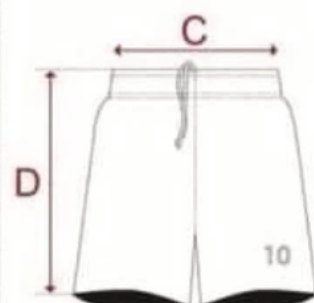

REVERSIBLE UNIFORMS SIZE CHART - JERSEYS

CHILD	SIZES	CHEST - A	LENGHT - B
	7 XS SIZE	37,5 CM	57 CM
	6 XS SIZE	39,5 CM	59,5 CM
	5 XS SIZE	42 CM	62 CM
	4 XS SIZE	44CM	65 CM
	3 XS SIZE	46,5 CM	67,5 CM
	2 XS SIZE	49 CM	70 CM
ADULT	XS SIZE	52 CM	73 CM
	S SIZE	54,5 CM	75 CM
	M SIZE	56,5 CM	77 CM
	L SIZE	58,5 CM	79 CM
	XL SIZE	61 CM	81 CM
	2XL SIZE	62,5 CM	83 CM
	3XL SIZE	64,5 CM	85 CM
	4XL SIZE	66,5 CM	87 CM
5XL SIZE	68,5 CM	89 CM	
6XL SIZE	70,5 CM	91 CM	

JERSEY MEASUREMENTS DIFFER BY +1 CM / -1 CM

REVERSIBLE UNIFORMS SIZE CHART - SHORTS

CHILD	SIZES	WAISTBAND(C)	LENGHT(D)
	7 XS SIZE	26 CM	32 CM
	6 XS SIZE	27,5 CM	34 CM
	5 XS SIZE	29 CM	36 CM
	4 XS SIZE	30,5 CM	40 CM
	3 XS SIZE	32 CM	44 CM
	2 XS SIZE	33,5 CM	48 CM
ADULT	XS SIZE	35 CM	52 CM
	S SIZE	37 CM	54 CM
	M SIZE	39 CM	56 CM
	L SIZE	41 CM	58 CM
	XL SIZE	43 CM	60 CM
	2XL SIZE	44,5 CM	62 CM
	3XL SIZE	46 CM	64 CM
	4XL SIZE	47,5 CM	66 CM
5XL SIZE	49 CM	68 CM	
6XL SIZE	51 CM	70 CM	

JERSEY MEASUREMENTS DIFFER BY +1 CM / -1 CM